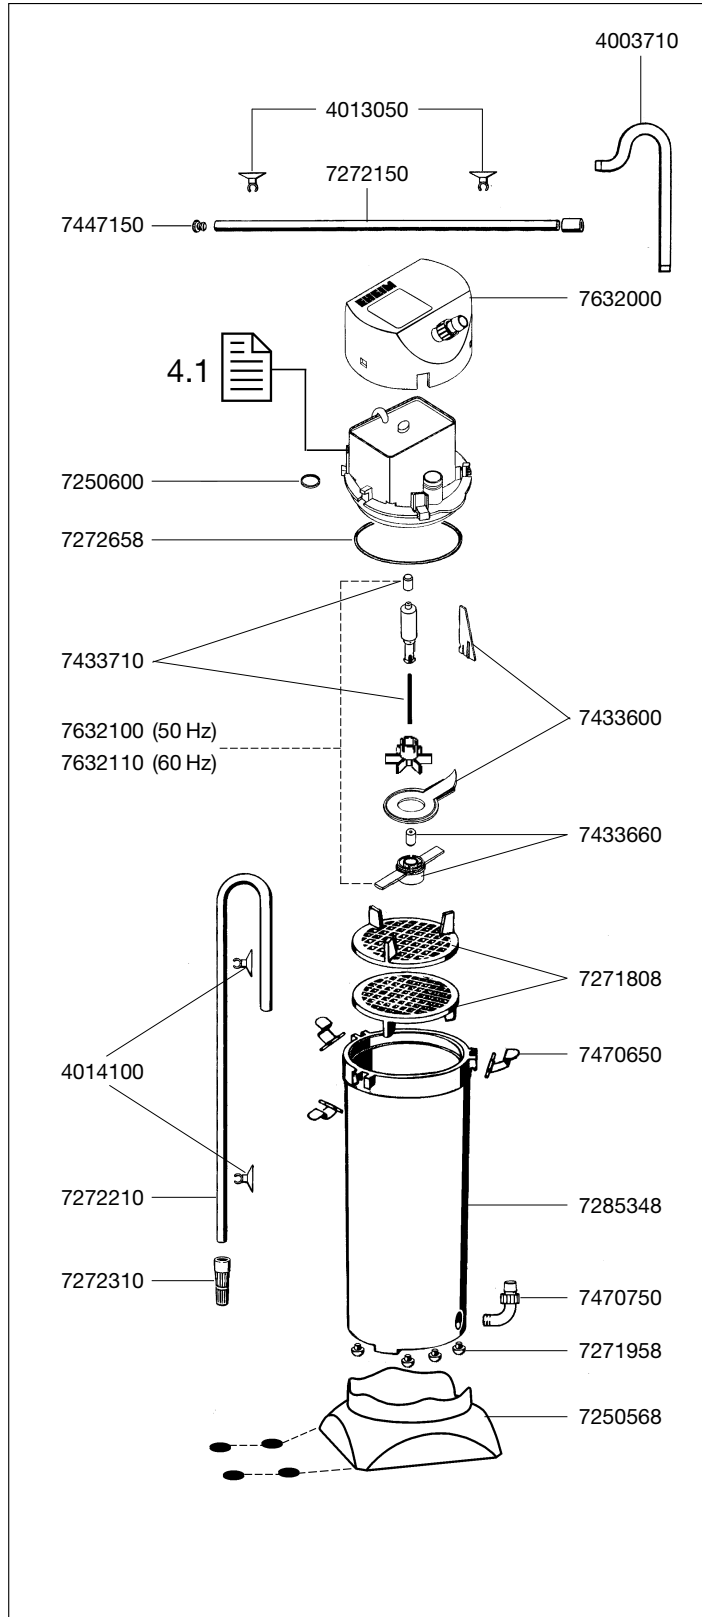

1211 Pump head

2211 External filter – classic 150

Spare parts. Subject to change without prior notice.

Order no.	Spare part
4003710	Outlet pipe
4003940	Hose, pressure side ø 9/12 mm
4004940	Hose, suction side ø 12/16 mm
4009560	Set of cleaning brushes (not shown)
4013050	Suction cup with clip ø 10 mm (2 pieces)
4014100	Suction cup with clip ø 13 mm (2 pieces)
7250568	Support
7250600	O-ring (2 pieces)
7271808	Lattice screen
7271958	Rubber feet set (5 pieces)
7272150	Outlet jet pipe
7272210	Intake pipe
7272310	Inlet strainer
7272658	Sealing ring
7285348	Canister
7400008	Filter bag (not shown)
7433600	Pump cover with insert
7433660	Securing piece with bushing
7433710	Set: Shaft with bushing (for 1211, 1213 and 1713)
7447150	Set of pipe plugs
7470650	Spring clip (4 pieces)
7470750	Threaded connector
7632000	Cover
7632100	Set: Impeller complete (50 Hz)
7632110	Set: Impeller complete (60 Hz)